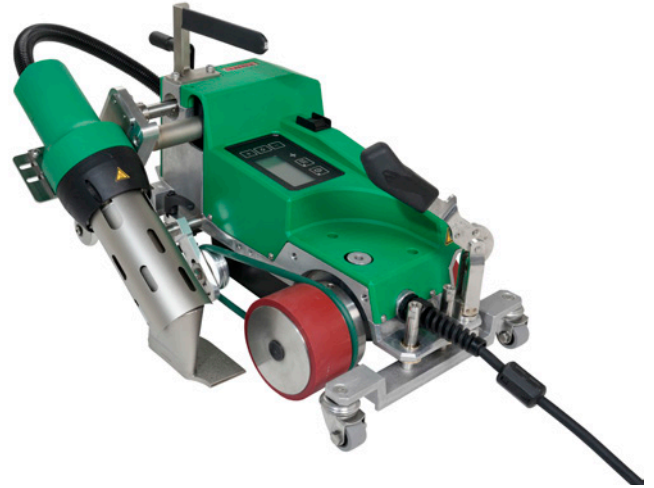

UNIPLAN 310

UNIPLAN 310, 230V/3450W, 20mm, EU plug
Article 179.085

To the product item

Technical data

Article	179.085	
Voltage	230 V	
Frequency	50/60 Hz	
Power	3450 W	
Speed	1-16 m/min	3.28-52.49 ft/min
Temperature	100-620 °C	212-1148 °F
Air volume adjustable	Yes	
LQS	No	
Brushless blower motor	No	
Length	500 mm	19.68 in
Width	310 mm	12.2 in
Height	300 mm	11.81 in
Weight	15 kg	33.06 lb
Plug	EU, 3 poles, 16A	
Power cable length	3 m	9.84 ft
Approvals	CB Certification; CE	
Protection class	I	
Country of origin	Switzerland	

Scope of delivery

166.014 Tool case