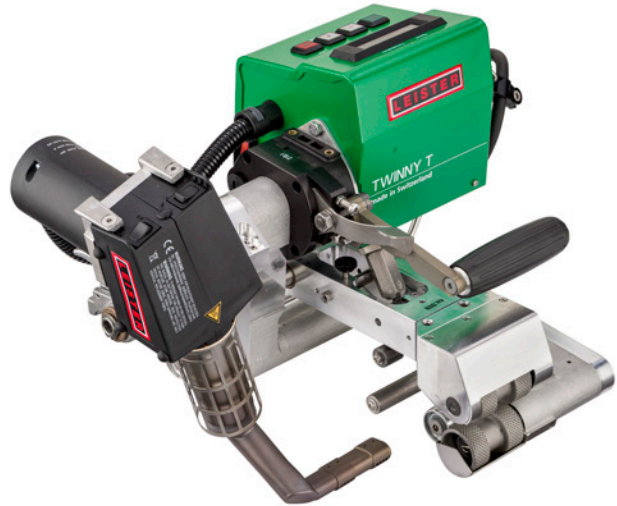

TWINNY T

TWINNY T, 230V/2300W, combi-wedge long, EU plug
Article 113.417

[To the product item](#)

Technical data

Article	113.417	
Voltage	230 V	
Frequency	50/60 Hz	
Power	2300 W	
Temperature	0-560 °C	32-1040 °F
Air volume adjustable	Yes	
Speed	0.8-3.2 m/min	2.62-10.49 ft/min
Welding Technology	Combi-wedge	
Combi-wedge version	Long	
Hot wedge width	50 mm	1.96 in
Hot wedge material	Stainless steel	
Max. overlap	125 mm	4.92 in
Max. welding pressure	1000 N	224.8 lbf
Weld seam width	2 x 15 mm / 2 x 0.59 in	
Roll material	Steel roller sharp diagonal	
LQS	No	
Brushless blower motor	No	
Display	Yes	
Length	340 mm	13.38 in
Width	360 mm	14.17 in
Height	245 mm	9.64 in
Weight	7.2 kg	15.87 lb
Welding materials	CSPE; EPDM; FPO; HDPE; LDPE; LLDPE; PP; PVC; TPO	
Plug	EU, 3 poles, 16A	
Power cable length	3 m	9.84 ft

TWINNY T

TWINNY T, 230V/2300W, combi-wedge long, EU plug
Article 113.417

Technical data

Approvals	CE
Protection class	I
Country of origin	Switzerland