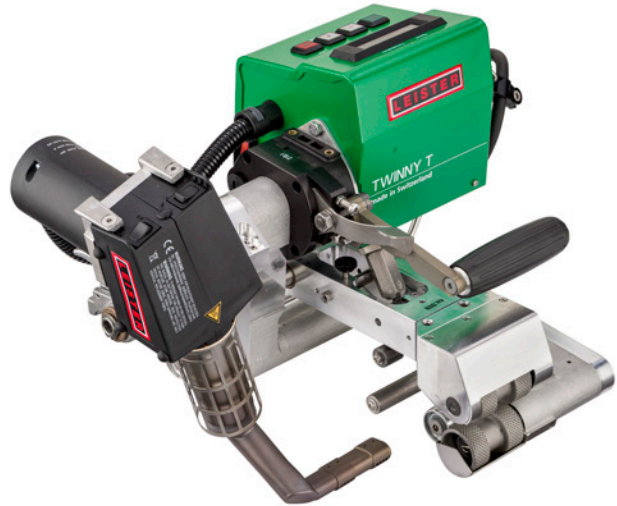

TWINNY T

TWINNY T, 230V/2300W, combi-wedge short, EU plug
Article 111.190

[To the product item](#)

Technical data

Article	111.190	
Voltage	230 V	
Frequency	50/60 Hz	
Power	2300 W	
Temperature	0-560 °C	32-1040 °F
Air volume adjustable	Yes	
Speed	0.8-3.2 m/min	2.62-10.49 ft/min
Welding Technology	Combi-wedge	
Combi-wedge version	Short	
Hot wedge width	50 mm	1.96 in
Hot wedge material	Stainless steel	
Max. overlap	125 mm	4.92 in
Max. welding pressure	1000 N	224.8 lbf
Weld seam width	2 x 15 mm / 2 x 0.59 in	
Roll material	Steel roller sharp diagonal	
LQS	No	
Brushless blower motor	No	
Display	Yes	
Length	340 mm	13.38 in
Width	360 mm	14.17 in
Height	245 mm	9.64 in
Weight	7.2 kg	15.87 lb
Welding materials	CSPE; EPDM; FPO; HDPE; LDPE; LLDPE; PP; PVC; TPO	
Plug	EU, 3 poles, 16A	
Power cable length	3 m	9.84 ft

TWINNY T

TWINNY T, 230V/2300W, combi-wedge short, EU plug
Article 111.190

Technical data

Approvals	CE
Protection class	I
Country of origin	Switzerland